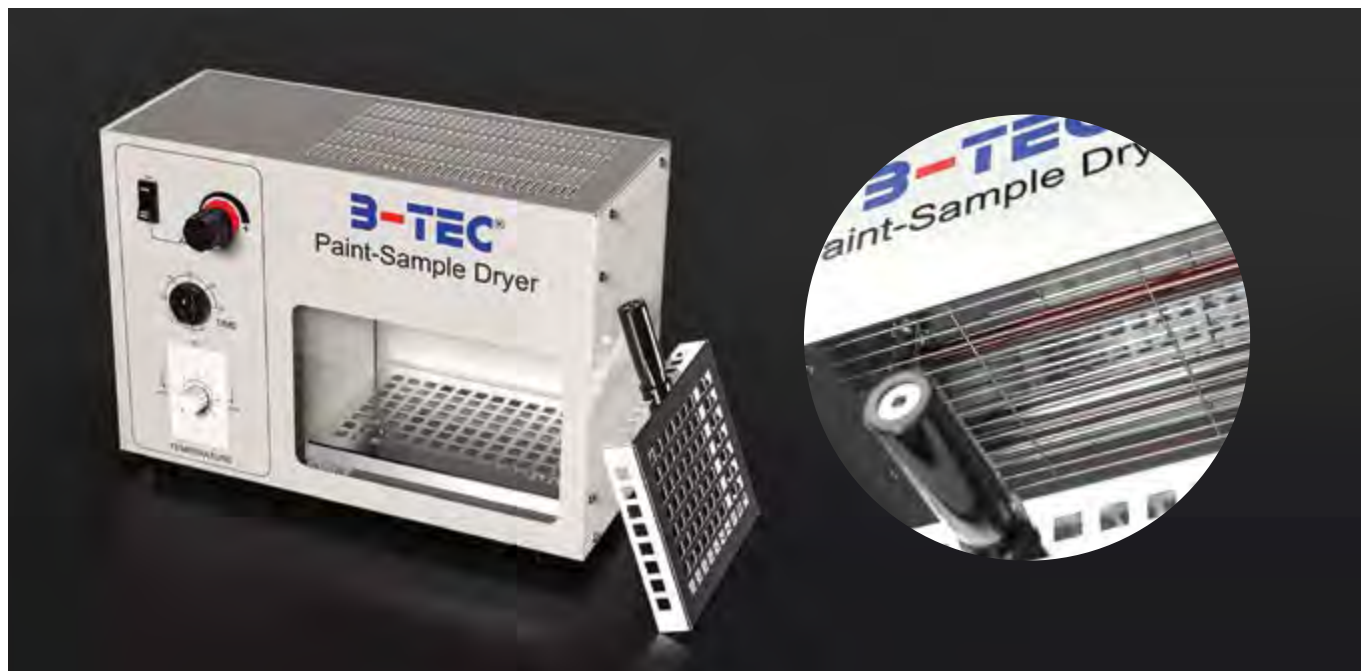

B-TEC PAINT SAMPLE DRYER ST-01

CODE

ST-01

DESCRIPTION

B-TEC DRYING UNIT